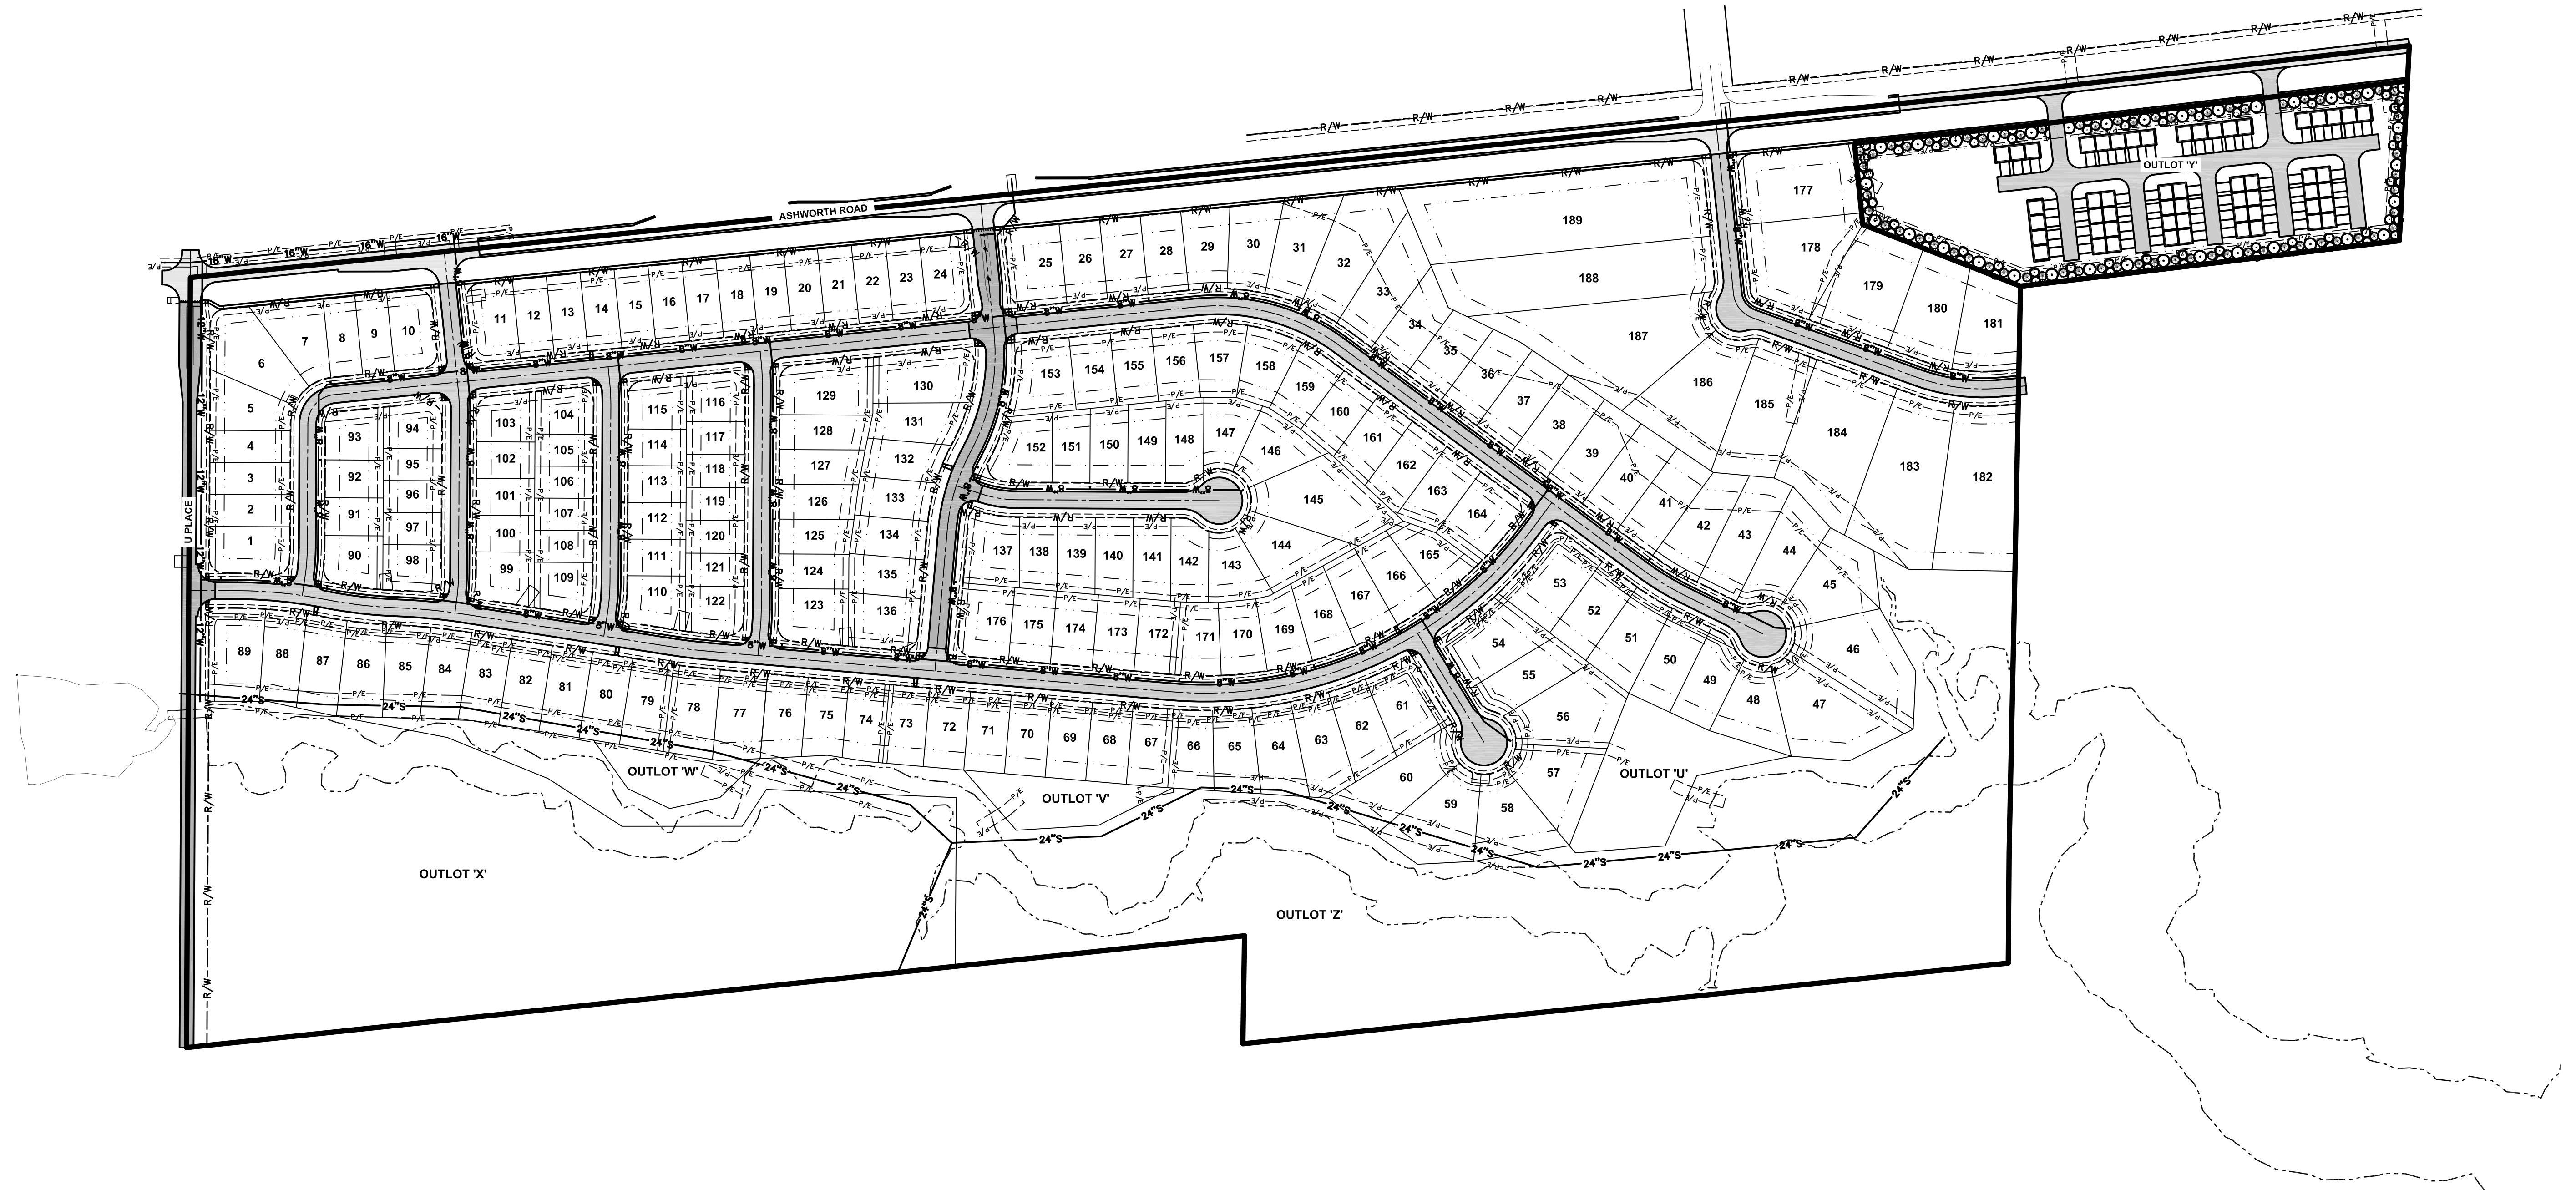

FILE: H:\2020\2004176\CONCEPTS\2004176 - HAMILTON RIDGE OVERALL CONCEPT.DWG
PLOT DATE: 9/11/2020 1:18 PM
PLOT BY: ANTHONY MCDONALD
TECH: ENS

HAMILTON RIDGE

CONCEPTUAL PLAN

1/1
2004.176

WAUKEE, IOWA

3405 S.E. CROSSROADS DRIVE, SUITE G
GRIMES, IOWA 50111
PHONE: (515) 369-4400 FAX: (515) 369-4410
ENGINEER: EKO
E.I.: JWM