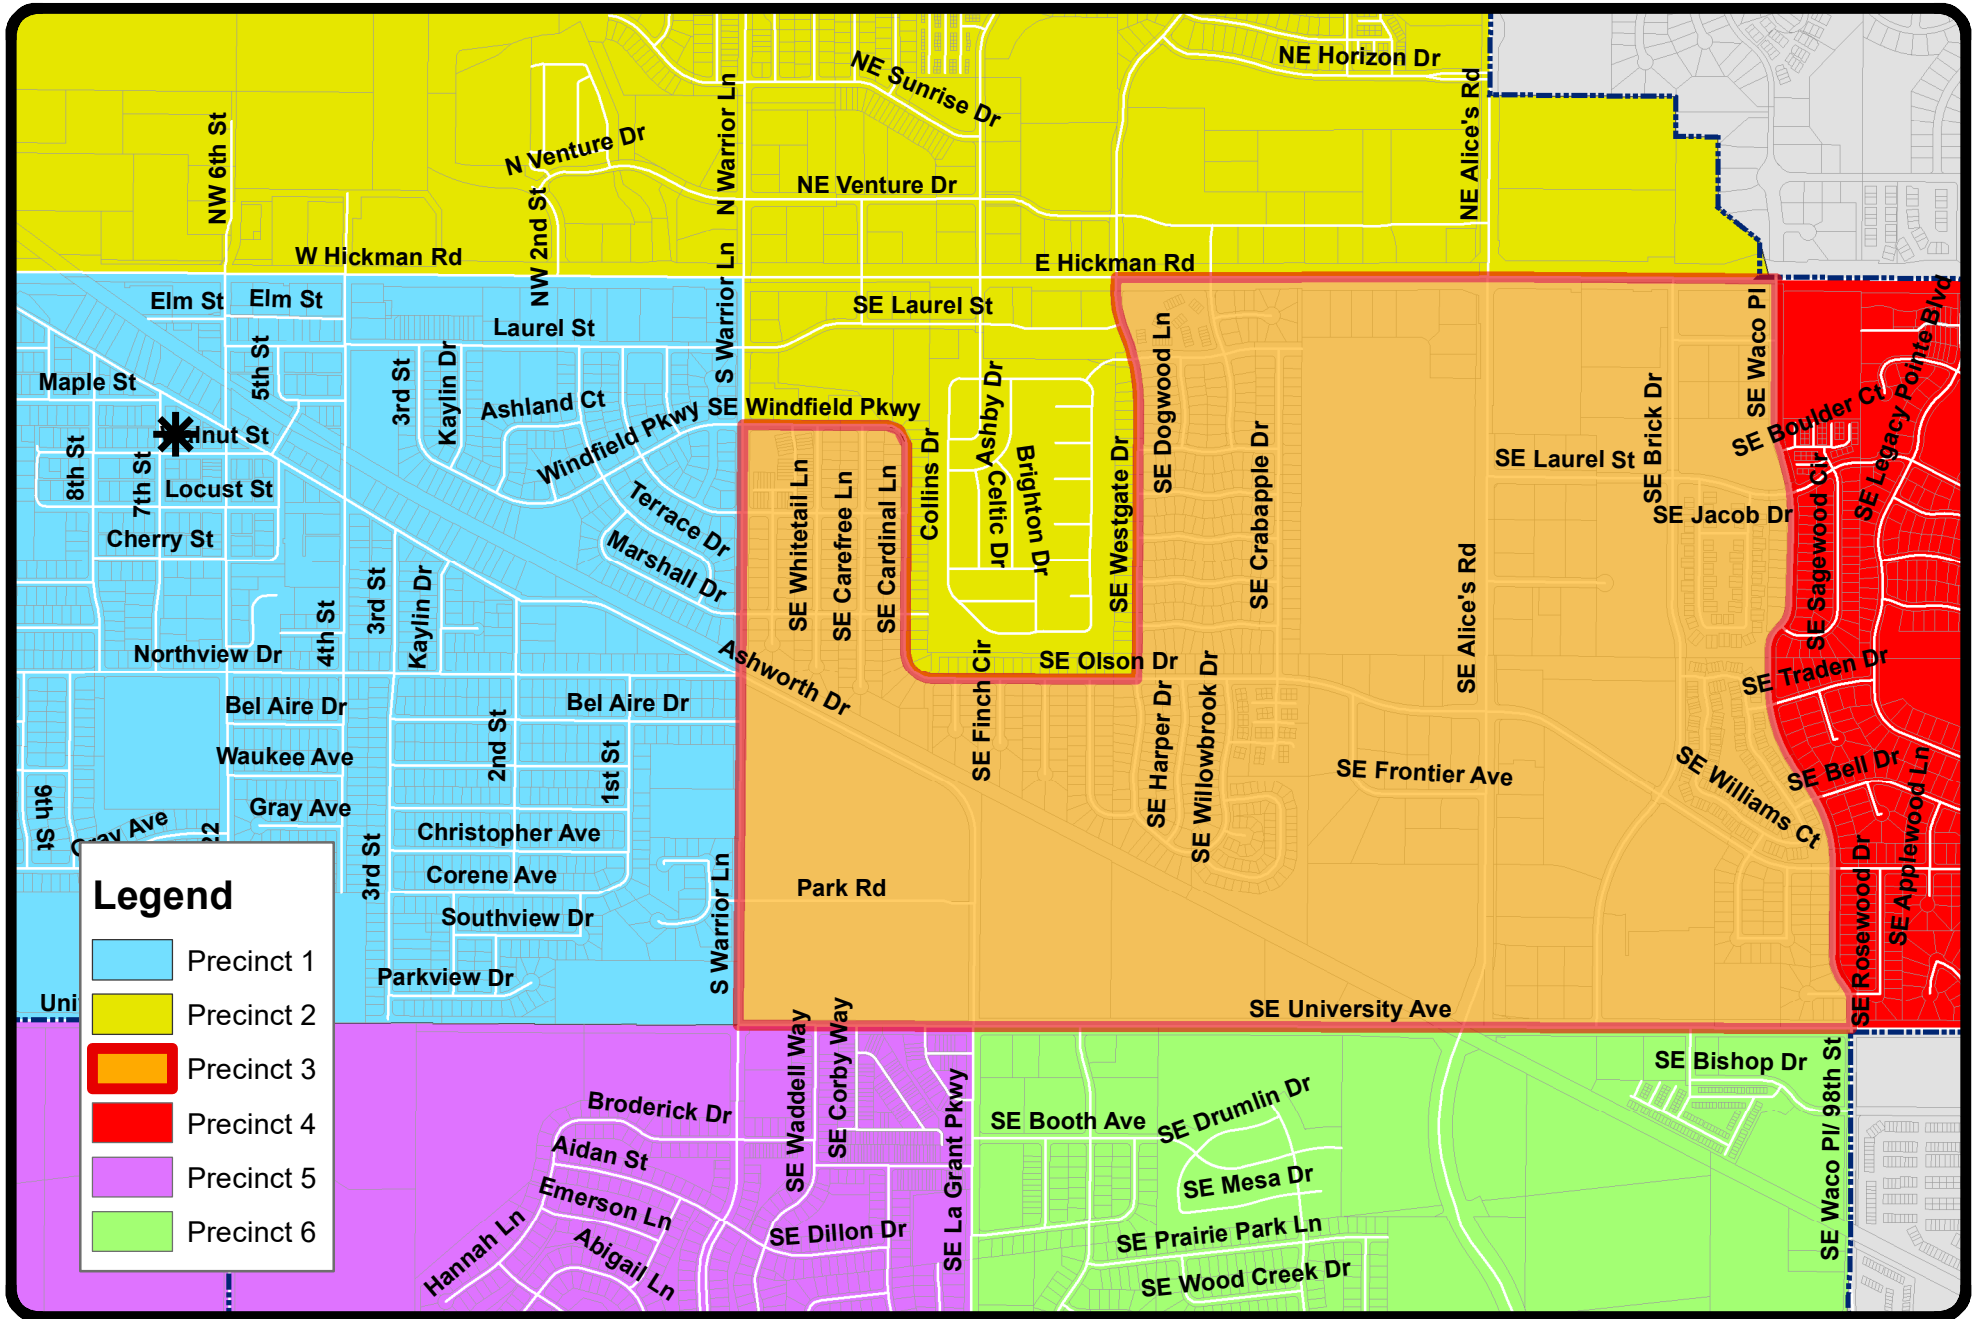

# Waukee Precinct 3

**Legend**

- Precinct 1
- Precinct 2
- Precinct 3
- Precinct 4
- Precinct 5
- Precinct 6

✱ Polling Location

This map is to be used as a general reference only.  
Contact the Dallas County Auditor for election information.