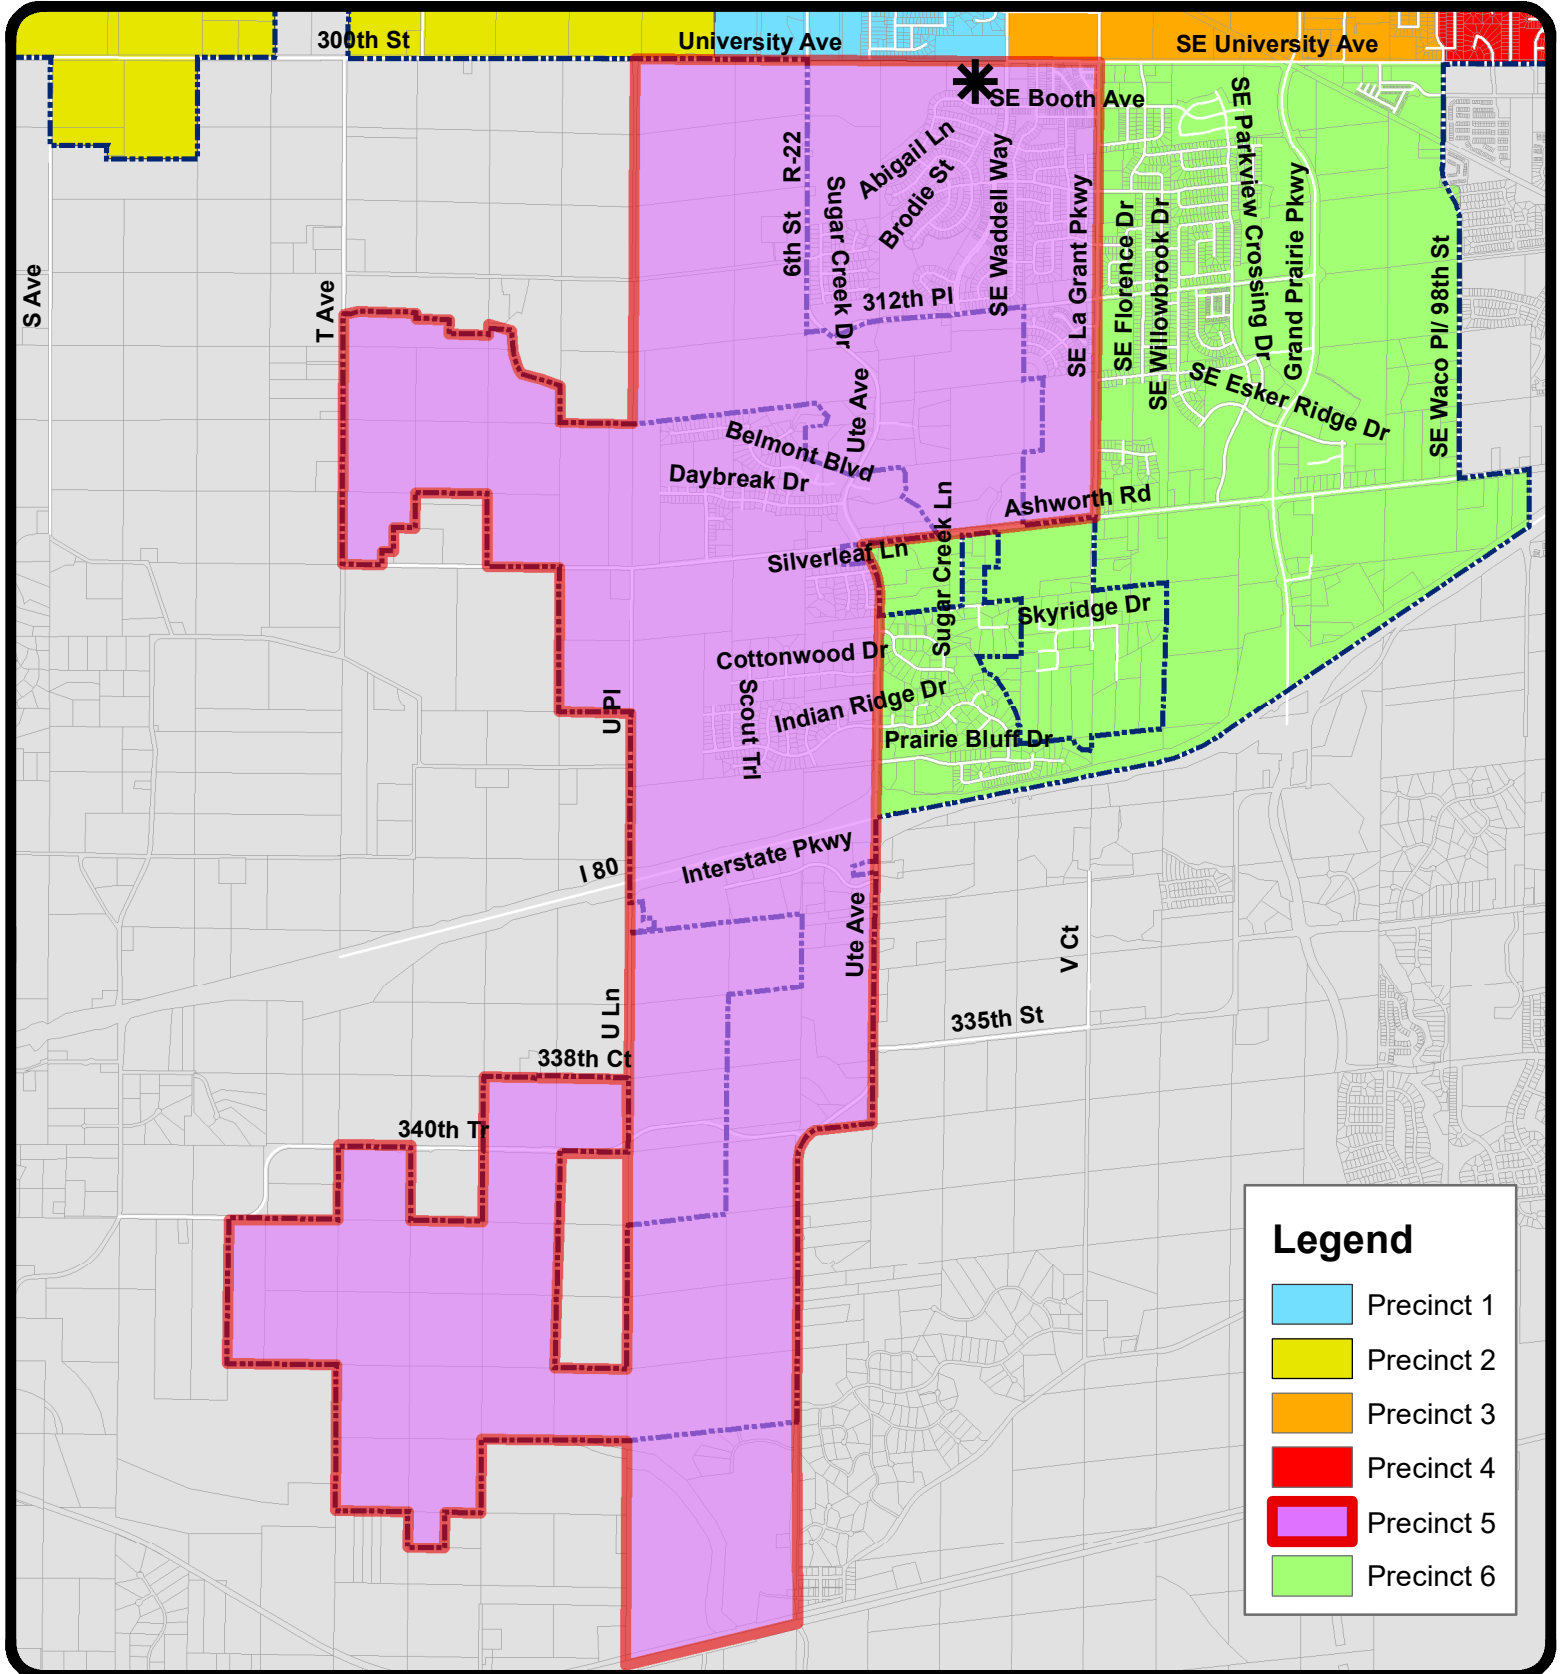

# Waukee Precinct 5

**Waukee**  
THE KEY TO GOOD LIVING

**Legend**

- Precinct 1
- Precinct 2
- Precinct 3
- Precinct 4
- Precinct 5
- Precinct 6

**\* Polling Location**

This map is to be used as a general reference only.  
Contact the Dallas County Auditor for election information.