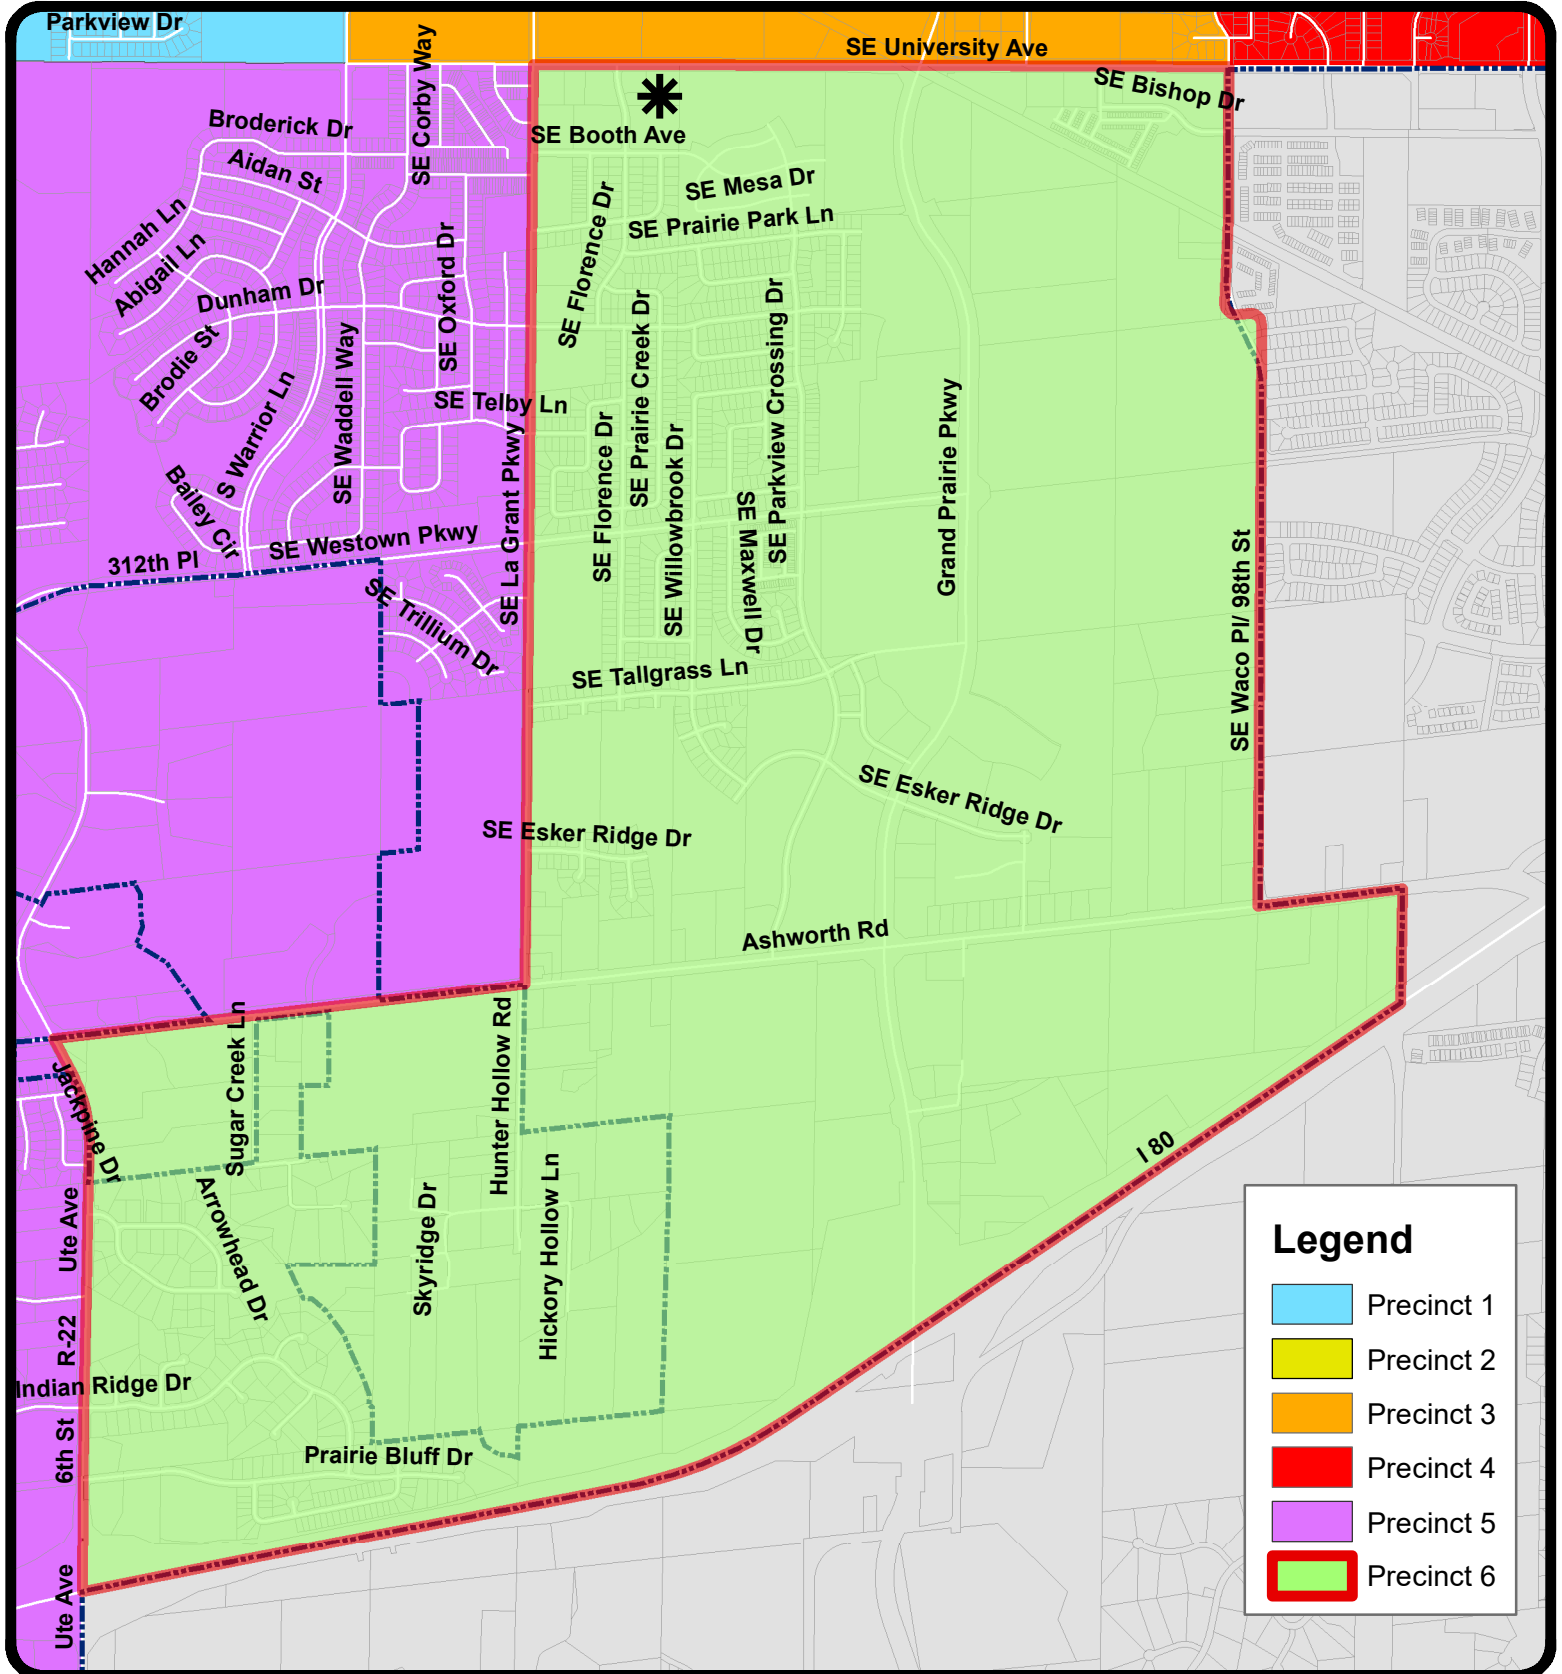

# Waukee Precinct 6

**Waukee**  
THE KEY TO GOOD LIVING

Polling Location

This map is to be used as a general reference only.  
Contact the Dallas County Auditor for election information.