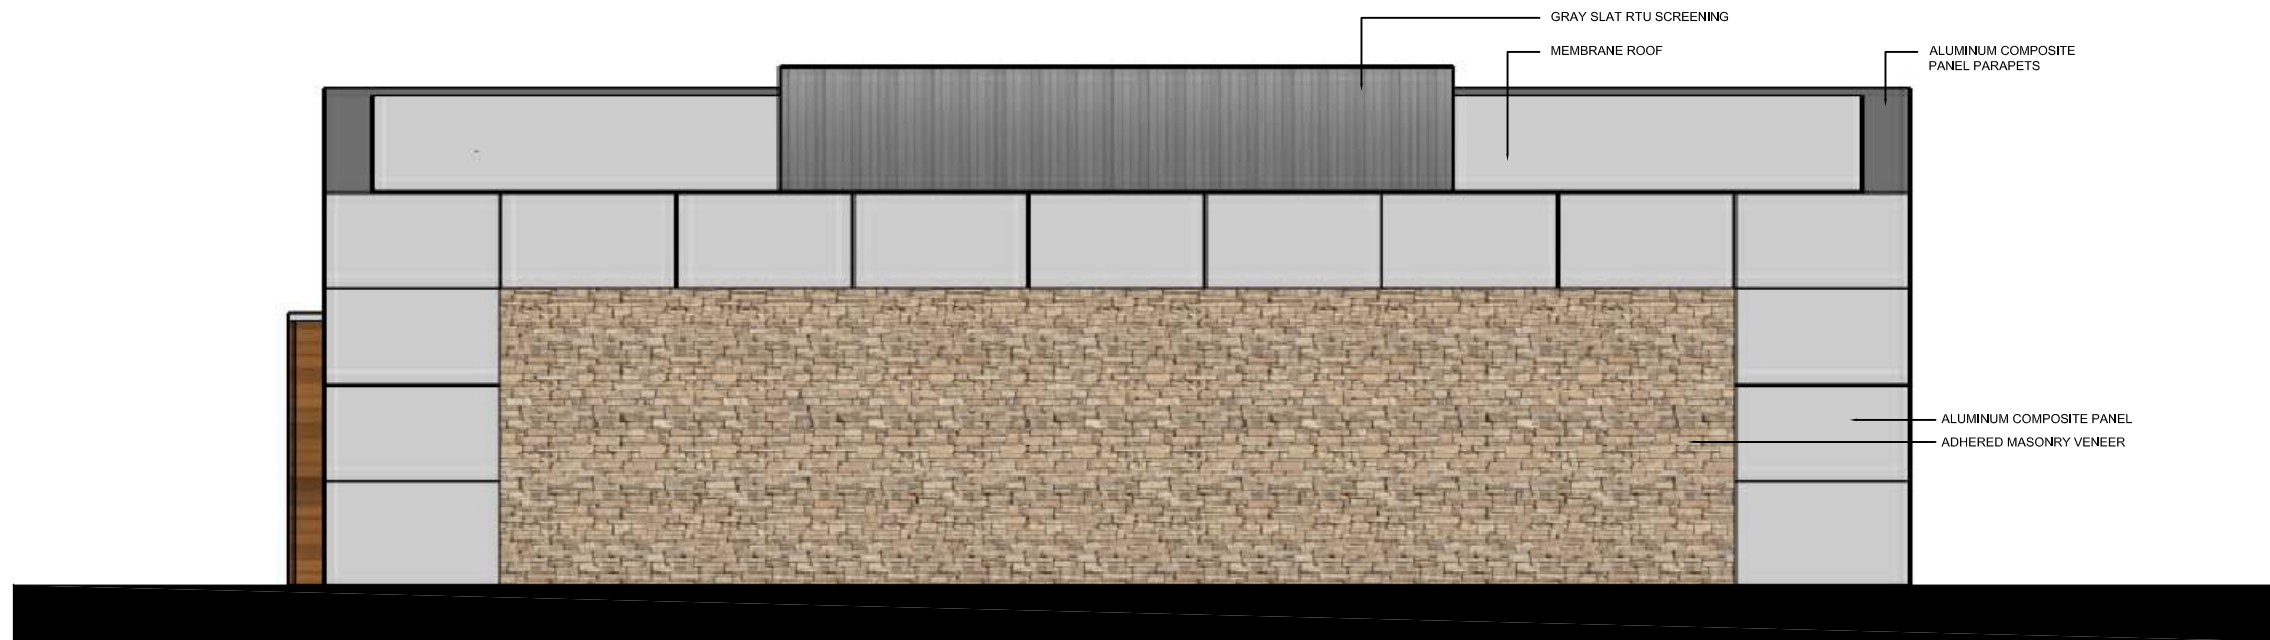

EAST ELEVATION
SCALE: 1/4" = 1'-0"

NORTH ELEVATION
SCALE: 1/4" = 1'-0"

Stone Prairie Plat 4 - New Office

WAUKEE, IA

WEST ELEVATION
SCALE: 1/4" = 1'-0"

SOUTH ELEVATION
SCALE: 1/4" = 1'-0"

Stone Prairie Plat 4 - New Office
WAUKEE, IA

DUMPSTER ENCLOSURE - FRONT
SCALE: 1/4" = 1'-0"

DUMPSTER ENCLOSURE - SIDE
SCALE: 1/4" = 1'-0"

DUMPSTER ENCLOSURE - REAR
SCALE: 1/4" = 1'-0"

Stone Prairie Plat 4 - New Office
WAUKEE, IA