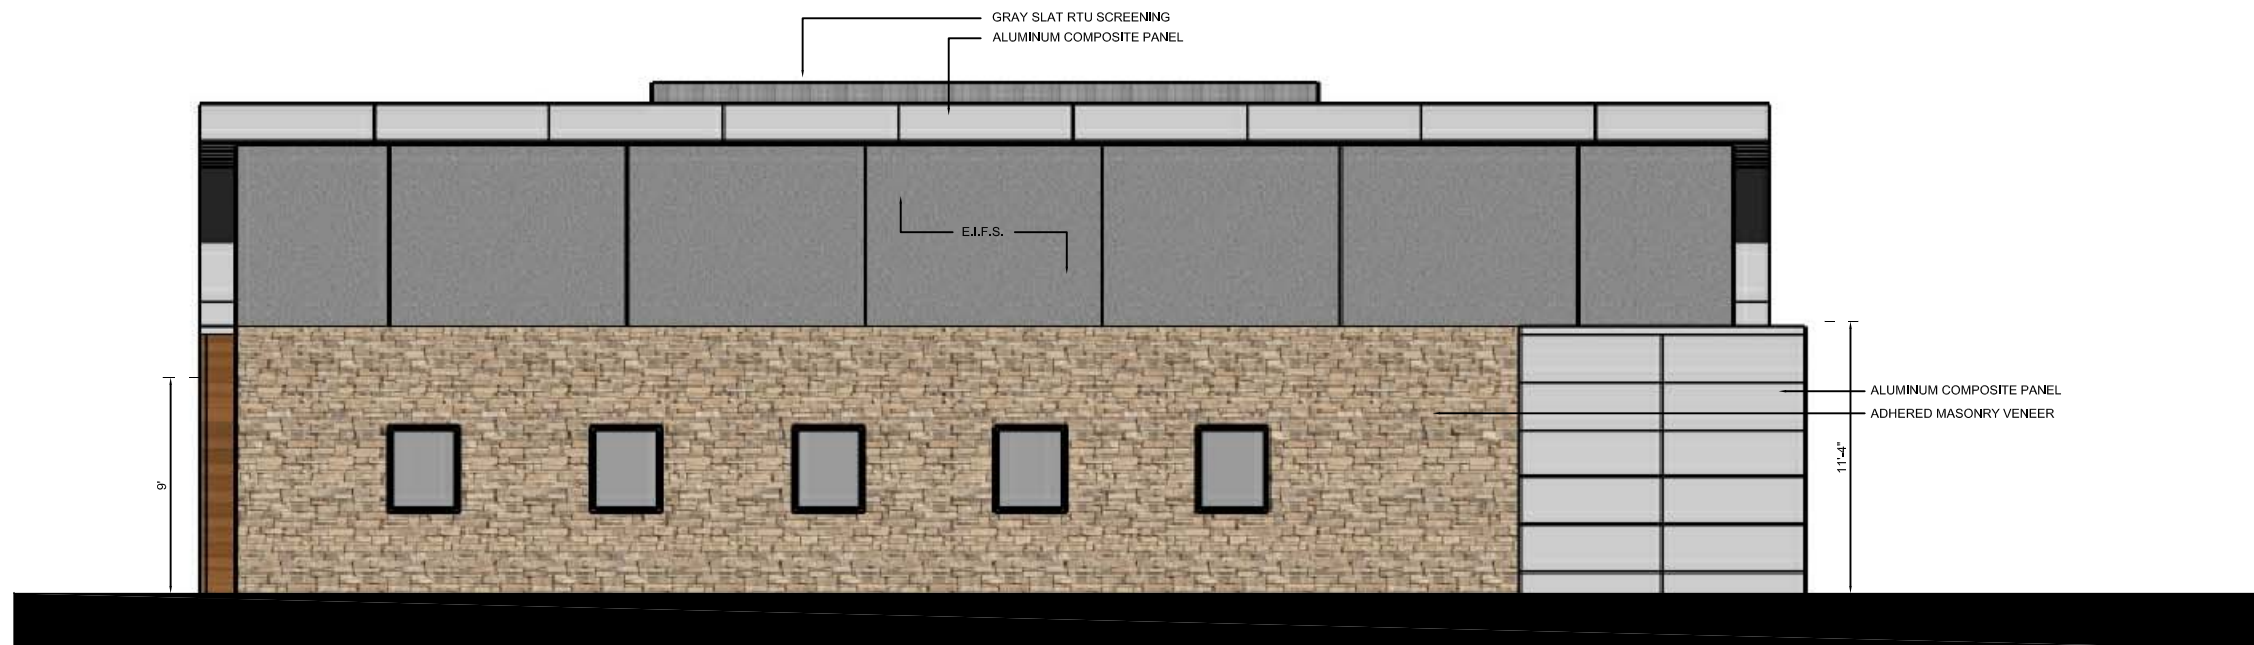

EAST ELEVATION
SCALE: 1/4" = 1'-0"

NORTH ELEVATION
SCALE: 1/4" = 1'-0"

Stone Prairie Plat 4 - New Office

WAUKEE, IA

WEST ELEVATION
SCALE: 1/4" = 1'-0"

SOUTH ELEVATION
SCALE: 1/4" = 1'-0"

Stone Prairie Plat 4 - New Office
WAUKEE, IA

DUMPSTER ENCLOSURE - FRONT
SCALE: 1/4" = 1'-0"

DUMPSTER ENCLOSURE - SIDE
SCALE: 1/4" = 1'-0"

DUMPSTER ENCLOSURE - REAR
SCALE: 1/4" = 1'-0"

Stone Prairie Plat 4 - New Office
WAUKEE, IA